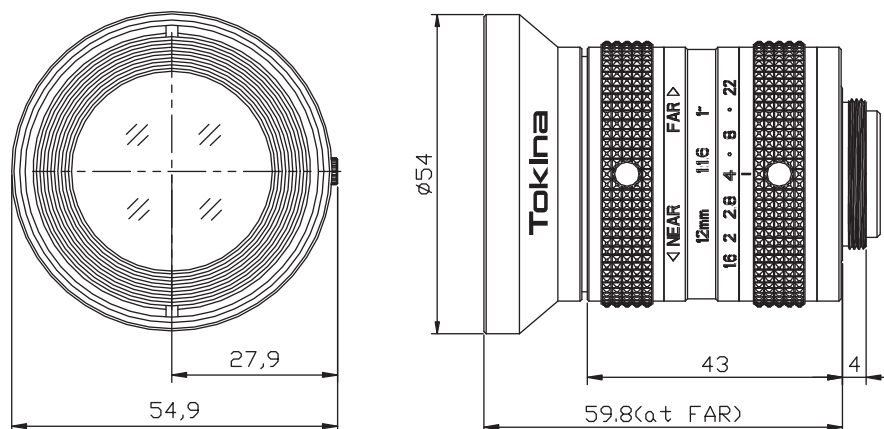

## 1" f=12mm F/1.6 5Megapixel Lens

### ● SPECIFICATIONS

MODEL NUMBER		TC1216-5MP	FILTER SIZE	M52X0.75
IMAGE FORMAT		1-inch	DIMENSIONS	φ 54x 60.4mm
FOCAL LENGTH		12mm	WEIGHT	185g
MAXIMUM APERTURE		F1:1.6	OPERATING TEMPERATURE	-10°C -+50°C
APERTURE RANGE		F1.6-22	MOUNT	C-mount
M.O.D.		0.2 m	FLANGE BACK	17.526mm
ANGLE OF VIEW (at 1 inch)	HORIZONTAL	57.1 °	BACK FOCAL LENGTH	13.54mm
	VERTICAL	44.1 °		
				5Megapixel

For 1.0inch sensor up to 5.0micron

### ● DIMENSIONS