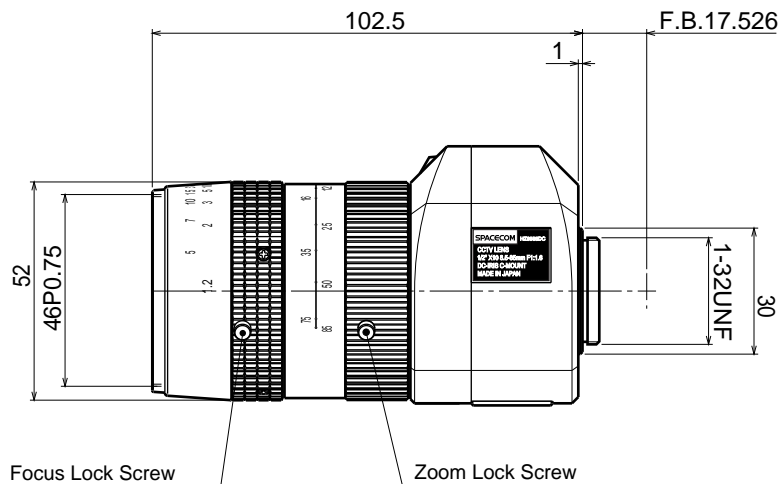

HZ8585DC

【SPECIFICATIONS】 10X Vari Zoom Lens

Image Size : $\textcircled{1/2}$ $\textcircled{1/3}$ $\textcircled{1/4}$

Focal Length :	8.5 ~ 85mm	Optical Back Focal Distance :	15.56mm (In Air)
Maximum Relative Aperture :	1:1.6	Flange Back :	17.526mm
Iris :	F1.6 ~ Approx 360 (With ND Spot Filter)	Operation :	Focus : Manual Zoom : Manual Iris : IG(Auto Close System)
Zoom Ratio :	10X	Operating Temperature :	-10 ~ +50
Angle of View :	41.3 x 31.5 deg. at 8.5mm 4.3 x 3.2 deg. at 85mm	Mount :	C-Mount (Adjustable Lens Position)
Image Size :	6.4 x 4.8mm (8mm)	Filter Size :	46mm P0.75
Minimum Object Distance :	1.2m (From Front Vertex)	Size, Weight :	52 x 102.5mm, Approx 200 g

【COMPOSITION】

- Lens 1
- Lens Cap 1
- Dust Cap 1

【DIMENSIONS】

Unit:mm

【CIRCUIT DIAGRAM】