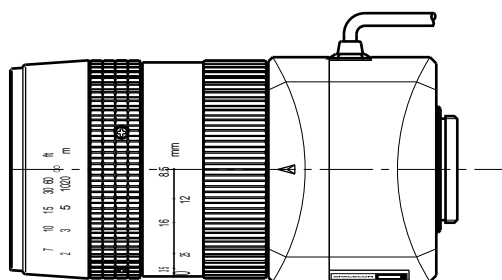

HZ8585DC

【SPECIFICATIONS】 10X Vari Zoom Lens

Image Size : $\textcircled{1/2}$ $\textcircled{1/3}$ $\textcircled{1/4}$

Focal Length :	8.5 ~ 85mm	Optical Back Focal Distance :	15.56mm (In Air)
Maximum Relative Aperture :	1:1.6	Flange Back :	17.526mm
Iris :	F1.6 ~ Approx 360 (With ND Spot Filter)	Operation :	Focus : Manual Zoom : Manual Iris : IG(Auto Close System)
Zoom Ratio :	10X	Operating Temperature :	-10 ~ +50
Angle of View :	41.3 x 31.5 deg. at 8.5mm 4.3 x 3.2 deg. at 85mm	Mount :	C-Mount (Adjustable Lens Position)
Image Size :	6.4 x 4.8mm (8mm)	Filter Size :	46mm P0.75
Minimum Object Distance :	1.2m (From Front Vertex)	Size, Weight :	52 x 102.5mm, Approx 200 g

【COMPOSITION】

- Lens 1
- Lens Cap 1
- Dust Cap 1

【DIMENSIONS】

Unit:mm

【CIRCUIT DIAGRAM】