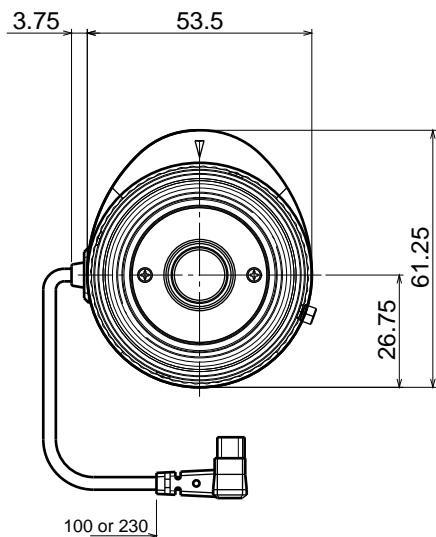

HZ8585DC

【SPECIFICATIONS】 10X Vari Zoom Lens

Image Size : $\textcircled{1/2}$ $\textcircled{1/3}$ $\textcircled{1/4}$

Focal Length :	8.5 ~ 85mm	Optical Back Focal Distance :	15.56mm (In Air)
Maximum Relative Aperture :	1:1.6	Flange Back :	17.526mm
Iris :	F1.6 ~ Approx 360 (With ND Spot Filter)	Operation :	Focus : Manual Zoom : Manual Iris : IG(Auto Close System)
Zoom Ratio :	10X	Operating Temperature :	-10 ~ +50
Angle of View :	41.3 x 31.5 deg. at 8.5mm 4.3 x 3.2 deg. at 85mm	Mount :	C-Mount (Adjustable Lens Position)
Image Size :	6.4 x 4.8mm (8mm)	Filter Size :	46mm P0.75
Minimum Object Distance :	1.2m (From Front Vertex)	Size, Weight :	52 x 102.5mm, Approx 200 g

【COMPOSITION】

- Lens 1
- Lens Cap 1
- Dust Cap 1

【DIMENSIONS】

Unit:mm

【CIRCUIT DIAGRAM】