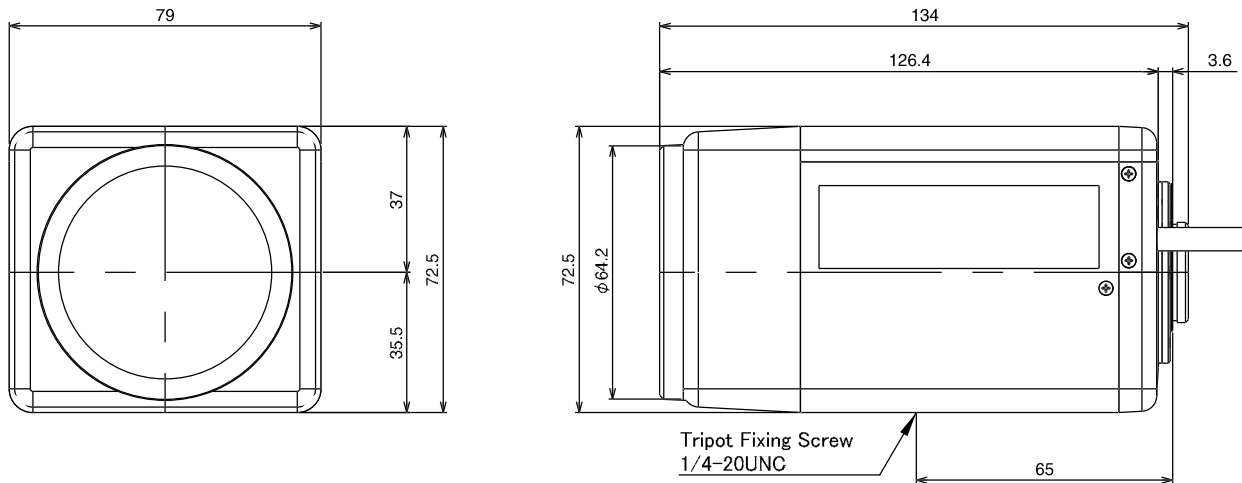

HZ8136R-MP2

[SPECIFICATIONS] 1/2" Megapixel Motorized Zoom Lens

Image Size: $\frac{1}{2}$ $\frac{1}{3}$

Focal Length: 8~136mm
 Maximum Relative Aperture: 1:1.6
 Iris: F1.6~Close
 Zoom Ratio: 17X
 Angle Field of View: 43.6 × 33.4 deg. at 8mm
 2.7 × 2.2 deg. at 136mm
 Image Size: 6.4 × 4.8mm (φ8mm)
 Minimum Object Distance: 1.8m(From Front Vertex)
 Optical Back Focal Distance: 19.33mm(In Air)
 Flange Back: 17.526mm

Operation: Zoom: Motorized(DC±6.4V, Max40mA)
 Speed Approx.4 sec.
 Focus: Motorized(DC±6.4V, Max40mA)
 Speed Approx. 5 sec.
 Iris: Motorized(DC±6.4V, Max40mA)
 Speed Approx. 5 sec.
 Operation Temperature: -10 to +50°C
 Mount: C-Mount(Adjustable Lens Position)
 Filter Size: 58mm P0.75
 Size: 79 × 72.5 × 130mm
 Weight: Approx.650g

[COMPOSITION]

- Lens.....1
- Lens Cap.....1
- Dust Cap.....1

4-Conductor Connector(Female) 1
 (Any 4-conductor cable of external dia 6mm to be prepared separately.)

[DIMENSION]

Unit:mm

[CIRCUIT DIAGRAM]