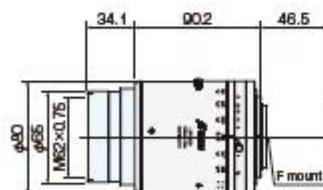

Long Focal High Resolution Lens for Large Format $\phi 48$ mm

NEW

LARGE
FORMAT $\phi 48$ 

- Line up long focal f105mm and f200mm
- Possible to set up Camera securing flow line
- Suitable for long distance application
- Magnification at MOD 0.3x
- Stable performance at different WD by floating design
- Possible to use for 3.5 μ m/Pixel camera
- F, M58, and M42 mount are available

LSF10528-F

Application	Long focal lens for large image circle
Magnification	0.3x
F No.	2.8
Focal length	105mm
Range of WD	433mm ~ INF.
TV distortion	0.10%
Maximum Compatible sensor	$\phi 48$ mm
Mount	F

* Indicated Specifications are design values.

LSF20035-F

Application	Long focal lens for large image circle
Magnification	0.3x
F No.	3.5
Focal length	200mm
Range of WD	850mm ~ INF.
TV distortion	0.14%
Maximum Compatible sensor	$\phi 48$ mm
Mount	F