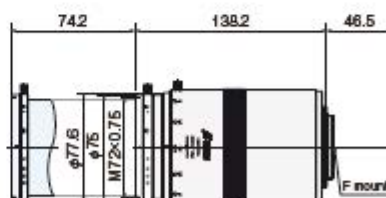

Long Focal High Resolution Lens for Large Format $\phi 48$ mm

NEW

LARGE
FORMAT $\phi 48$ 

- Line up long focal f105mm and f200mm
- Possible to set up Camera securing flow line
- Suitable for long distance application
- Magnification at MOD 0.3x
- Stable performance at different WD by floating design
- Possible to use for 3.5 μ m/Pixel camera
- F, M58, and M42 mount are available

LSF10528-F

Application	Long focal lens for large image circle
Magnification	0.3x
F No.	2.8
Focal length	105mm
Range of WD	433mm ~ INF.
TV distortion	0.10%
Maximum Compatible sensor	$\phi 48$ mm
Mount	F

* Indicated Specifications are design values.

LSF20035-F

Application	Long focal lens for large image circle
Magnification	0.3x
F No.	3.5
Focal length	200mm
Range of WD	850mm ~ INF.
TV distortion	0.14%
Maximum Compatible sensor	$\phi 48$ mm
Mount	F