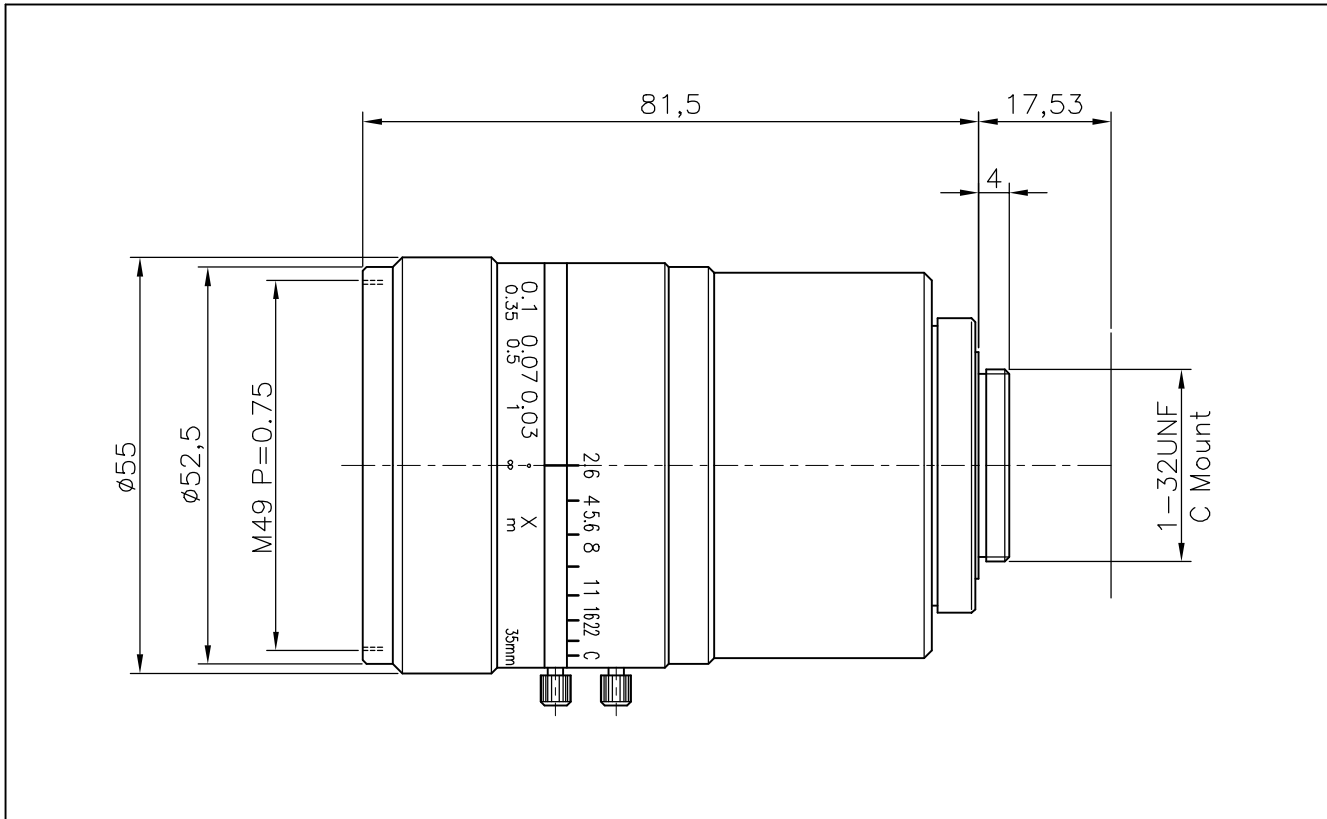

# FV3526L-C

MODEL	FV3526L-C	
Application	Lens for Large image size	
Focal length	36.03mm	
F Number	1:2.6	
Range of WD	180mm~∞	
Resolution	200L/mm	
Optical Distortion	5150BIT	-
	2048BIT	-
	1inch	-0.15%
Weight	-	
Image size	-	
Mount	C Mount	