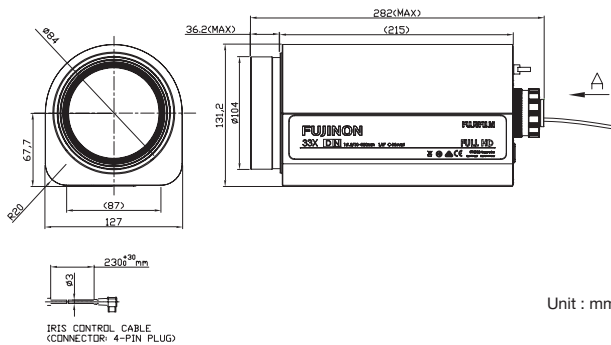

Zoom

HD33x10SR4A-YE1

Day Night HD 33x 1/2" 1.3MP

		HD33x10SR4A-YE1
Focal Length (mm)		10 - 330
Iris Range		F1.5 - F360C
Mount		C-mount
Lens control interface		Analog
Lens control	Zoom	Speed
	Focus	Speed
	Iris	Auto(DC)
Position output	Zoom	✓
	Focus	✓
	Iris	-
M.O.D (m)		2.8
Back Focal Distance (in air) (mm)		16.64
Exit Pupil Position (From Image Plane) (mm)		-94.59
Filter Thread (mm)		-
Weight (kg)		3.4

H22x11.5A-X41

22x 2/3"

		H22x11.5A-X41
Focal Length (mm)		11.5 - 253
Iris Range		F1.6 - F22 CLOSE
Mount		C-mount
Lens control interface		Analog
Lens control	Zoom	Motor drive
	Focus	Motor drive
	Iris	Motor drive or Auto(Video)
Position output	Zoom	✓
	Focus	✓
	Iris	✓
M.O.D (m)		3
ND filter		-
Back Focal Distance (in air) (mm)		35.95
Exit Pupil Position (From Image Plane) (mm)		-103
Filter Thread (mm)		M82 × 0.75
Weight (kg)		2.3