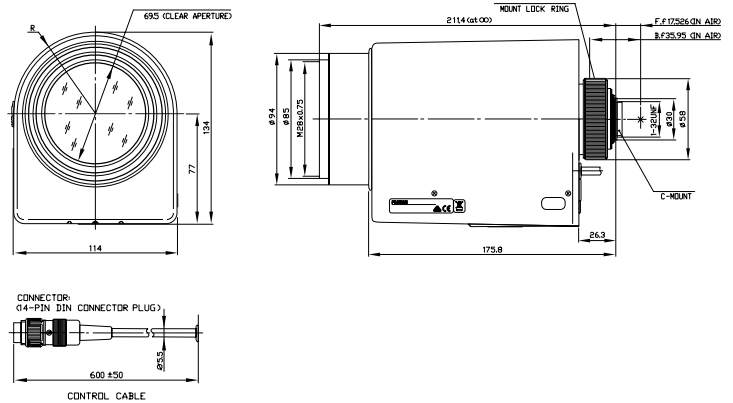

Zoom

HD33x10SR4A-YE1

Day Night HD 33x 1/2" 1.3MP

		HD33x10SR4A-YE1
Focal Length (mm)		10 - 330
Iris Range		F1.5 - F360C
Mount		C-mount
Lens control interface		Analog
Lens control	Zoom	Speed
	Focus	Speed
	Iris	Auto(DC)
Position output	Zoom	✓
	Focus	✓
	Iris	-
M.O.D (m)		2.8
Back Focal Distance (in air) (mm)		16.64
Exit Pupil Position (From Image Plane) (mm)		-94.59
Filter Thread (mm)		-
Weight (kg)		3.4

H22x11.5A-X41

22x 2/3"

		H22x11.5A-X41
Focal Length (mm)		11.5 - 253
Iris Range		F1.6 - F22 CLOSE
Mount		C-mount
Lens control interface		Analog
Lens control	Zoom	Motor drive
	Focus	Motor drive
	Iris	Motor drive or Auto(Video)
Position output	Zoom	✓
	Focus	✓
	Iris	✓
M.O.D (m)		3
ND filter		-
Back Focal Distance (in air) (mm)		35.95
Exit Pupil Position (From Image Plane) (mm)		-103
Filter Thread (mm)		M82 × 0.75
Weight (kg)		2.3