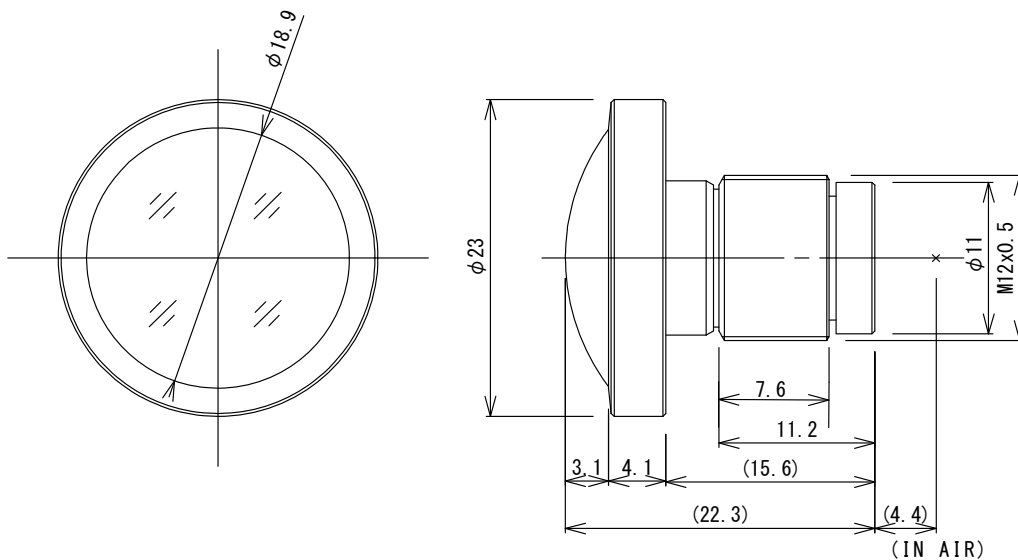

E1628KRY

f=1.65mm F2.8 Megapixel lens
 for 1/1.7 type Format Board Cameras, Fisheye, No Iris
 IR corrective

Model No.		E1628KRY		Effective	Front	ϕ 18.4mm	
Focal Length		1.65mm		Lens Aperture	Rear	ϕ 5.7mm	
Max. Aperture Ratio		1 : 2.8		Back Focal Length		4.58mm	
Image Size at 190°		ϕ 5.38mm		Flange Back Length		-	
Mount		M12 P=0.5mm		Dimensions		ϕ 23mm x 22.3mm	
				Weight		10.8g	
Angle of View	D	1/1.7 type	-	1/3 type	-	1/4 type	157.3°
	H	Fisheye	-		168.2°		125.5°
	V		190.0°		111.6°		94.2°

Dimensions

Specification is subject to change without any notice.

2015. 10

Distributed by:
MaxxVision®
 Sigmaringer Str. 121
 70567 Stuttgart
 Tel.: +49 711 997 996 3
 Fax: +49 711 997 996 50
 www.maxxvision.com
 info@maxxvision.com