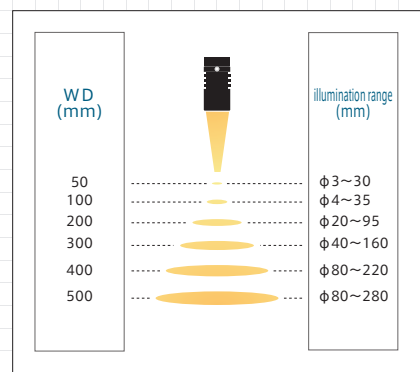

Lighting image

Brightness Comparison With Existing model (Reference Values)

Optional Parts

Resistance Box RBOX series