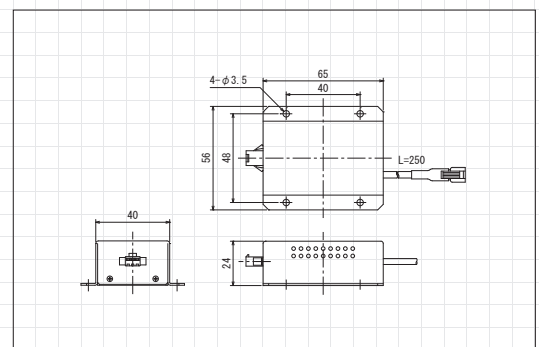

「RBOX-24R/27R」 「RBOX3W-12R/15R」 「RBOX-SAG」※

*Resistance BOX of when to connect the overdrive power supply is RBOX-SAG

Connection image

DC12V Power Supply series

Resistance BOX

Light