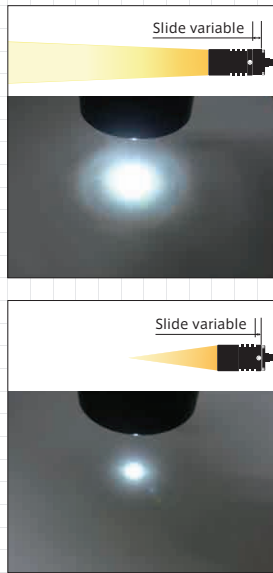

Lighting image

Brightness Comparison With Existing model (Reference Values)

Optional Parts

Resistance Box RBOX series