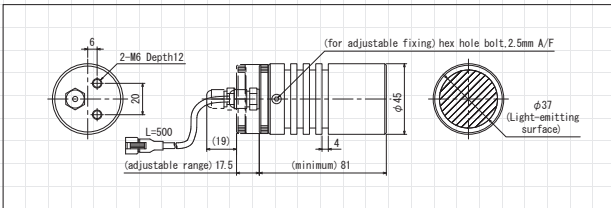

Special Optical Design

Power LEDs

Model	Light Color	Input Current	Power Supply
IHV-FX100A□	R W B G	700mA	ILC-700M2-VI (P.88) IDCA series (P.87)

*By using a Resistance BOX, it can be connected to power supply units other than applicable power supply.
□ represents light color (R=Red, W=white, B=Blue, G=Green)
*Due to individual differences in the peak wavelength of LEDs used in this light, slight color variation may be evident even when using identical models.