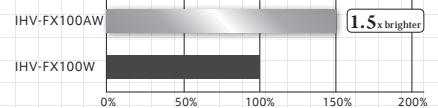

Brightness Comparison With Existing model (Reference Values)