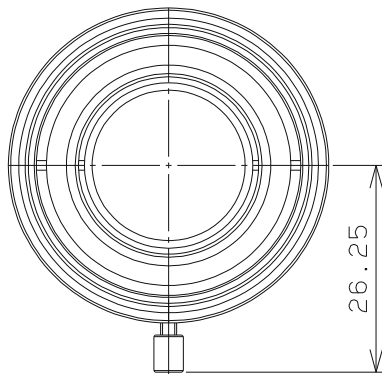

VHF35M-MP

Image Size : 1inch

【SPECIFICATIONS】 Megapixel-Lens

Focal Length :	35mm	Optical Back Focal Distance :	18.5mm (in air)
Maximum Relative Aperture 1:	1.4	Frang Back :	17.526mm
Iris :	F1.4 ~ F22	Operation :	Focus : Manual
Angle of View :	H 20.9°xV 16.0° (D 26.0°)		Iris : Manual
Image Size :	12.8mmx9.6mm (16mm)	Operating Temperature :	-10°~+50°
Minimum Object Distance :	0.3m (From Front Vertex)	Mount :	C-Mount
Resolution :	3.5μ m	Filter Size :	35.5mmP0.5
Optical Distortion :	-1.4% (at near)	Size :	40x42.5mm
	-1.0% (at far)	Weight :	129g
TV Distortion :	-0.4% (at near)		
	-0.3% (at far)		

【COMPOSITION】

- Lens · · · · · 1
- Lens Cap · · · · · 1
- Dust Cap · · · · · 1

【DIMENSIONS】

Distributed by:

MaxxVision®

Sigmaringer Str. 121

70567 Stuttgart

Tel.: +49 711 997 996 3