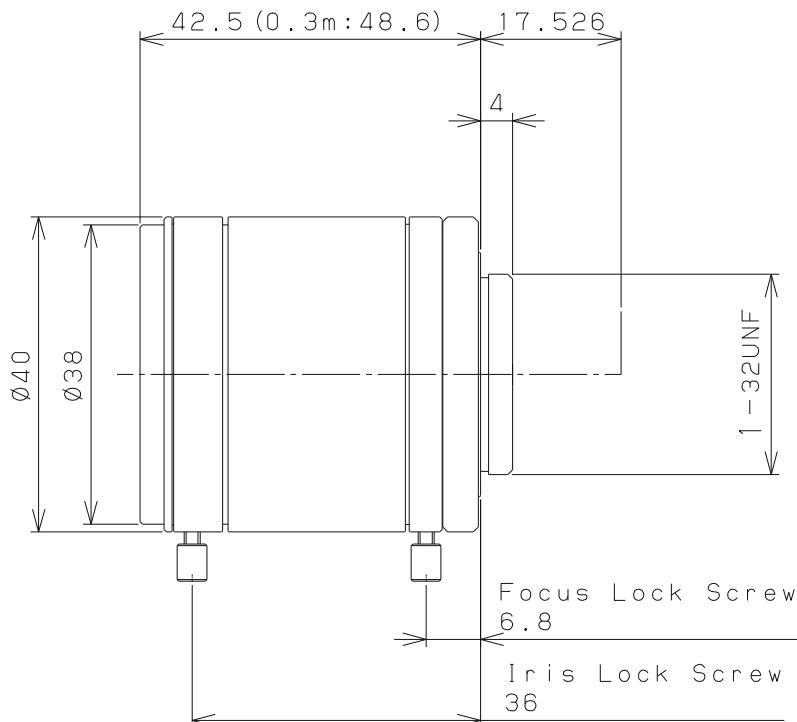

VHF35M-MP

Image Size : 1inch

【SPECIFICATIONS】 Megapixel-Lens

Focal Length :	35mm	Optical Back Focal Distance :	18.5mm (in air)
Maximum Relative Aperture 1:	1.4	Frang Back :	17.526mm
Iris :	F1.4 ~ F22	Operation :	Focus : Manual
Angle of View :	H 20.9°xV 16.0° (D 26.0°)		Iris : Manual
Image Size :	12.8mmx9.6mm (16mm)	Operating Temperature :	-10°~+50°
Minimum Object Distance :	0.3m (From Front Vertex)	Mount :	C-Mount
Resolution :	3.5μ m	Filter Size :	35.5mmP0.5
Optical Distortion :	-1.4% (at near)	Size :	40x42.5mm
	-1.0% (at far)	Weight :	129g
TV Distortion :	-0.4% (at near)		
	-0.3% (at far)		

【COMPOSITION】

- Lens · · · · · 1
- Lens Cap · · · · · 1
- Dust Cap · · · · · 1

【DIMENSIONS】

Distributed by:

MaxxVision®

Sigmaringer Str. 121

70567 Stuttgart

Tel.: +49 711 997 996 3