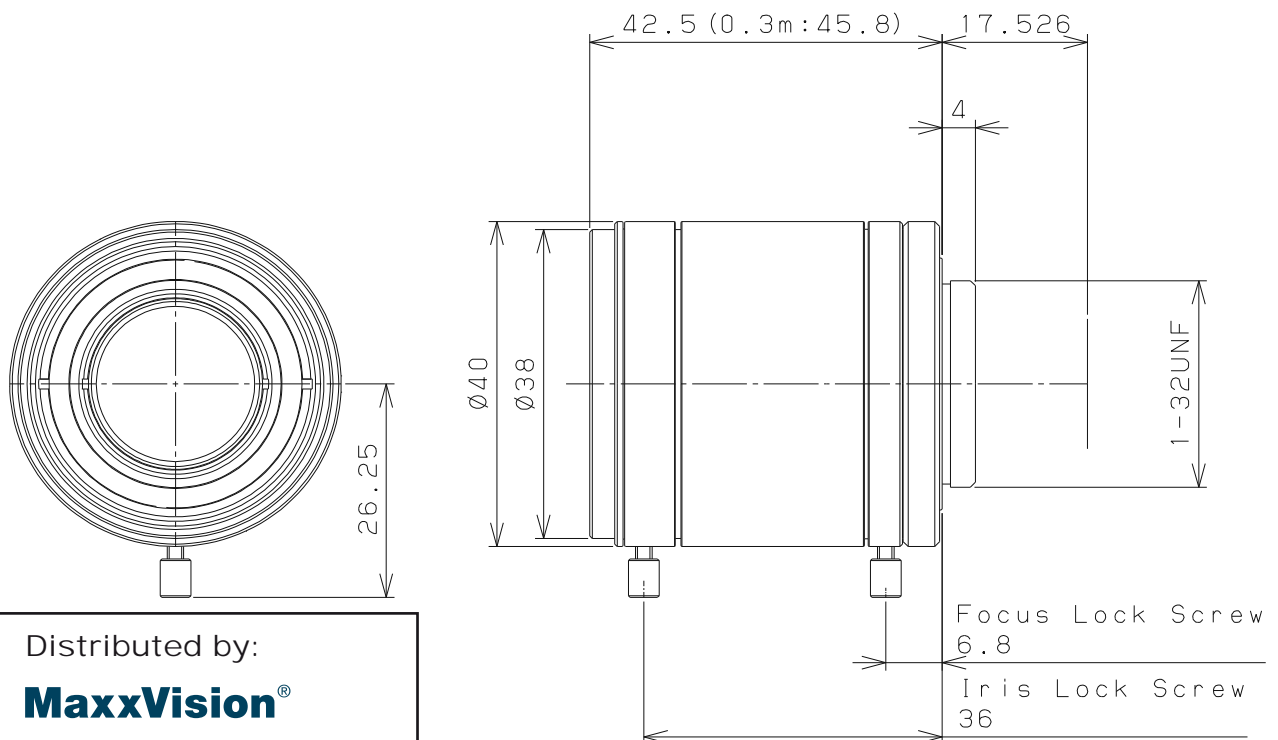

# VHF25M-MP

Image Size : 1inch

**【SPECIFICATIONS】** Megapixel-Lens

Focal Length : 25mm	Optical Back Focal Distance : 16.6mm (in air)
Maximum Relative Aperture 1:1.4	Frang Back : 17.526mm
Iris : F1.4~F22	Operation : Focus : Manual
Angle of View : H 29.0°xV 21.9° Ø 36.1°	Iris : Manual
Image Size : 12.8mmx9.6mm (16mm)	Operating Temperature : -10°~+50°
Minimum Object Distance : 0.3m ( From Front Vertex )	Mount : C-Mount
Resolution : 3.5µ m	Filter Size : 35.5mmP0.5
Optical Distortion : -2.2% (at near)	Size : 40x42.5mm
-1.8% (at far)	Weight : 119g
TV Distortion : -0.5% (at near)	
-0.7% (at far)	

**【COMPOSITION】**

- Lens · · · · · 1
- Lens Cap · · · · · 1
- Dust Cap · · · · · 1

**【DIMENSIONS】**

Distributed by:

**MaxxVision®**

Sigmaringer Str. 121  
70567 Stuttgart

Tel.: +49 711 997 996 3

Fax: +49 711 997 996 50