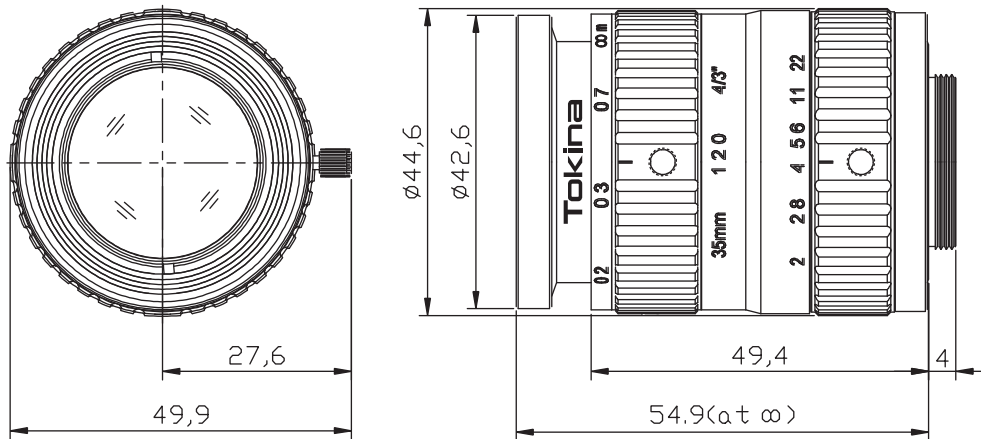

TC3520-12MP

4/3" f=35mm F/2.0 12Megapixel Lens

● SPECIFICATIONS

MODEL NUMBER		TC3520-12MP	FILTER SIZE	M40.5X0.5
IMAGE FORMAT		4/3-inch	DIMENSIONS	φ 44.6x 54.9mm
FOCAL LENGTH		35mm	WEIGHT	173g
MAXIMUM APERTURE		F1:2.0	OPERATING TEMPERATURE	-10°C -+50°C
APERTURE RANGE		F2.0-22	MOUNT	C-mount
M.O.D.		0.2 m	FLANGE BACK	17.526mm
ANGLE OF VIEW (at 4/3 inch)	HORIZONTAL	29.6 °	BACK FOCAL LENGTH	18.65mm
	VERTICAL	22.4 °		12Megapixel

● DIMENSIONS

UP to 4.7micron.

CMV8000(5.5micron) AI-08050(5.5micron)

KAI-10100(4.75micron) KAC-12040(4.7micron)

UNIT: mm

Distributed by:

MaxxVision®

Sigmaringer Str. 121