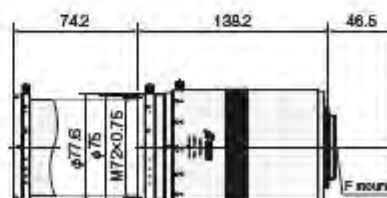

LSF20035-F

Application	Long focal lens for large image circle
Magnification	0.3x
F No.	3.5
Focal length	200mm
Range of WD	850mm ~ INF.
TV distortion	0.14%
Maximum Compatible sensor	$\phi 48$mm
Mount	F

MaxxVision®

Sigmaringer Str. 121
70567 Stuttgart
Tel.: 0711 997 996 3
www.maxxvision.com