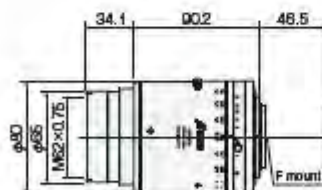

Long Focal High Resolution Lens for Large Format $\phi 48$ mm

NEW

LARGE
FORMAT $\phi 48$ 

- Line up long focal f105mm and f200mm
- Possible to set up Camera securing flow line
- Suitable for long distance application
- Magnification at MOD 0.3x
- Stable performance at different WD by floating design
- Possible to use for 3.5 μ m/Pixel camera
- F, M58, and M42 mount are available

LSF10528-F

Application	Long focal lens for large image circle
Magnification	0.3x
F No.	2.8
Focal length	105mm
Range of WD	433mm ~ INF.
TV distortion	0.10%
Maximum Compatible sensor	$\phi 48$ mm
Mount	F