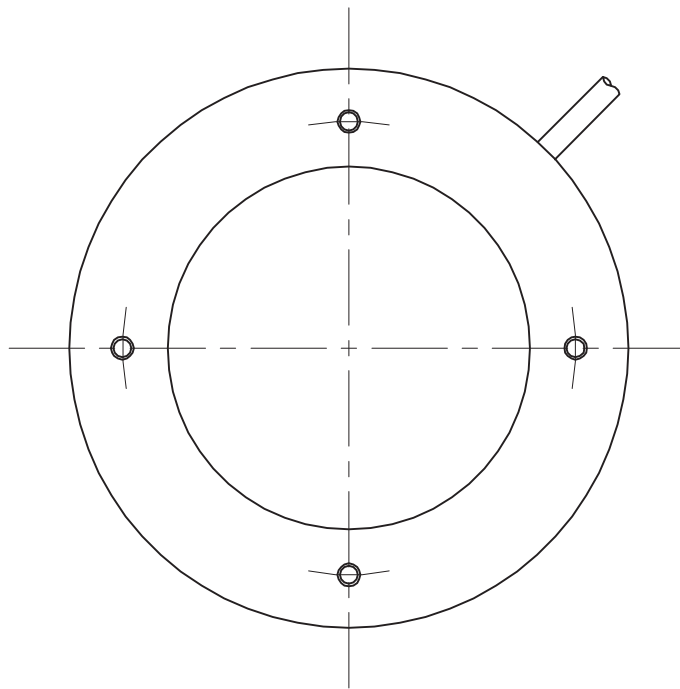

Low-angle Ring Light

IDR-LA74/48W

御 確 認 印

Details of Connector

	Light	Power Supply
Connector	SMR-02V-B	SMP-02V-BC
Contact	BYM-001T-0.6	BHF-001T-0.8SS

- * 90 WHITE LEDs
- * Only 12V USE
- * Electric Power Consumption 7.2W