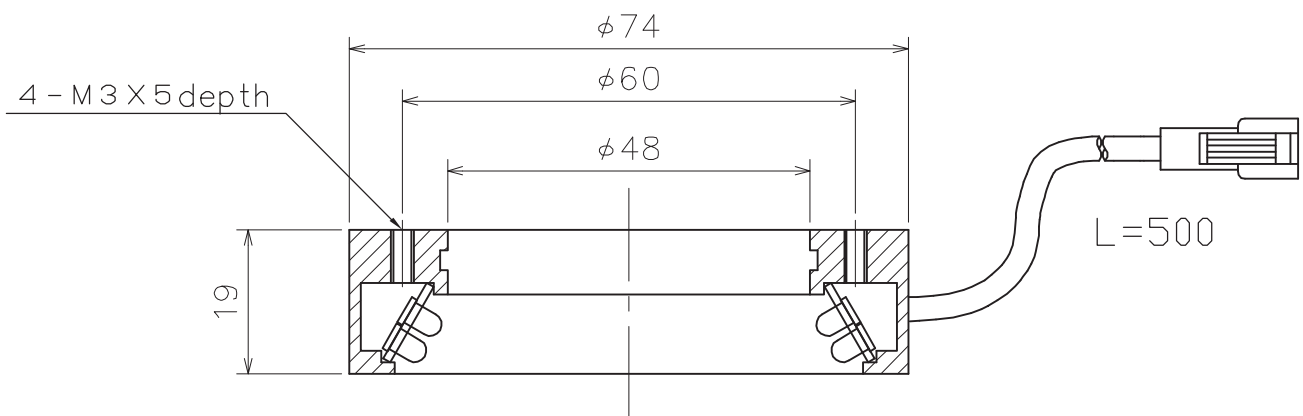

Low-angle Ring Light

IDR-LA74/48W

御 確 認 印

Details of Connector

	Light	Power Supply
Connector	SMR-02V-B	SMP-02V-BC
Contact	BYM-001T-0.6	BHF-001T-0.8SS

- * 90 WHITE LEDs
- * Only 12V USE
- * Electric Power Consumption 7.2W